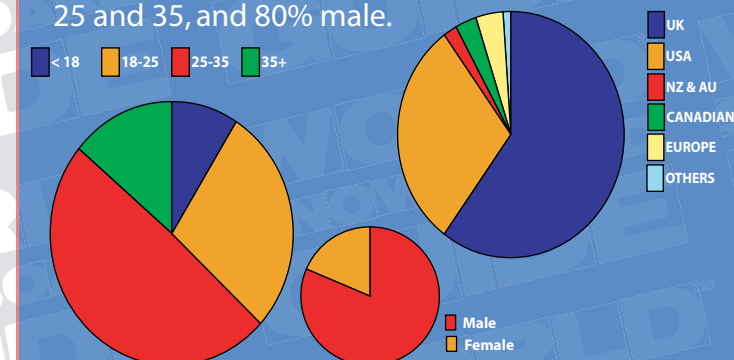

WWW.WORLDSNOWBOARDGUIDE.COM/ACCESS

RATES

Advertise from just £5 a month or £25 for a full year!

ENTIRE YEAR

ALL PAGES Shown on all available pages
10 PAGES Shown on 10 pages of your choice
SINGLE PAGE you choose your page

	Small textAd	Banner	Skyscraper
ALL PAGES	£120	£150	£160
10 PAGES	£70	£75	£80
SINGLE PAGE	£25	£35	£40

PEAK SEASON PER MONTH (NOV-FEB)

ALL PAGES Shown on all available pages
10 PAGES Shown on 10 pages of your choice
SINGLE PAGE you choose your page

ALL PAGES	£40	£45	£50
10 PAGES	£20	£25	£25
SINGLE PAGE	£10	£15	£15

CLOSED SEASON PER MONTH (MARCH-OCT)

ALL PAGES Shown on all available pages
10 PAGES Shown on 10 pages of your choice
SINGLE PAGE you choose your page

ALL PAGES	£20	£30	£30
10 PAGES	£10	£20	£20
SINGLE PAGE	£5	£10	£10

We support the following advertising options

IMAGES

BANNER ADVERT An image 468x60 pixels
BUTTON ADVERT An image 125x125 pixels
SKYSCRAPER ADVERT An image 125x600 pixels

TEXT ADS

LARGE TEXT ADVERT Text 468x60 pixels
SMALL TEXT ADVERT Text 125x125 pixels

Adverts are pooled and rotated in order, limited slots available to ensure your advert gets maximum exposure.

Use the online campaign manager to choose when, where and what you want to advertise

WEBSITE TRAFFIC

Peak periods: November- March
Unique visitors: 15-40,000 per month
Visits : 60-300,000 per month
Page views : 100-500,000 per month

VISITOR INFORMATION

Almost 50% of our registered users are between 25 and 35, and 80% male.

The screenshot shows the website interface with a top navigation bar (HOME, RESORTS, NEWS, BUY, ARTICLES, COMMUNITY, ABOUT) and a sub-menu for RESORTS (AUSTRIA, CANADA, CHILE, FRANCE, ITALY, JAPAN, NZ, OZ, SWITZERLAND, USA). The main content area features a large image of a snowy mountain range with the text 'snowboarding Austria'. Below this is a search bar and a section titled 'The 11th edition is now available'. A map of Austria highlights the Kaprun resort area, with a callout box stating 'TOP LIFT: 3020m', 'RESORT BASE: 800m', and 'RESORT SIZE: 59 pistes/130km'. A sidebar on the left lists 'MYWSG' and 'Bookmarks'. The right sidebar contains a list of resorts and an 'Image Gallery' section.

IN THE PRESS

TOP 100 WEBSITE, The Times, March 2007

"News, views, resort guides, events features — all a boarder's needs covered."

"the best snowboard guidebook money can buy"
Document Snowboard Magazine, January 2006

"easy to use and comprehensive"

Transworld Snowboarding Magazine Feb 2007