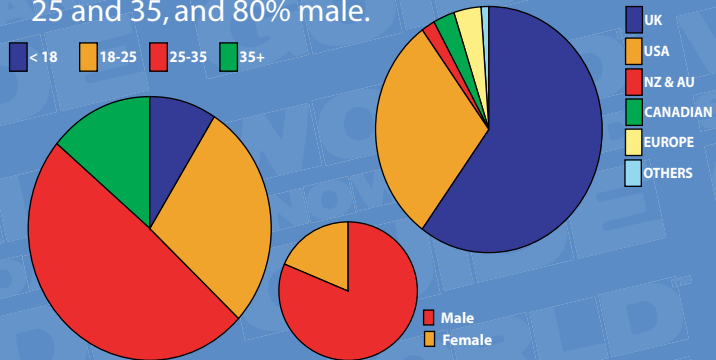

WWW.WORLDSNOWBOARDGUIDE.COM/ACCESS

RATES

Advertise from just £5 a month or £25 for a full year!

ENTIRE YEAR

ALL PAGES Shown on all available pages
10 PAGES Shown on 10 pages of your choice
SINGLE PAGE you choose your page

	Small textAd	Banner	Skyscraper
ALL PAGES	£120	£150	£160
10 PAGES	£70	£75	£80
SINGLE PAGE	£25	£35	£40

PEAK SEASON PER MONTH (NOV-FEB)

ALL PAGES Shown on all available pages
10 PAGES Shown on 10 pages of your choice
SINGLE PAGE you choose your page

ALL PAGES	£40	£45	£50
10 PAGES	£20	£25	£25
SINGLE PAGE	£10	£15	£15

CLOSED SEASON PER MONTH (MARCH-OCT)

ALL PAGES Shown on all available pages
10 PAGES Shown on 10 pages of your choice
SINGLE PAGE you choose your page

ALL PAGES	£20	£30	£30
10 PAGES	£10	£20	£20
SINGLE PAGE	£5	£10	£10

We support the following advertising options

IMAGES

- **BANNER ADVERT** An image 468x60 pixels
- **BUTTON ADVERT** An image 125x125 pixels
- **SKYSCRAPER ADVERT** An image 125x600 pixels

TEXT ADS

- **LARGE TEXT ADVERT** Text 468x60 pixels
- **SMALL TEXT ADVERT** Text 125x125 pixels

Adverts are pooled and rotated in order, limited slots available to ensure your advert gets maximum exposure.

Use the online campaign manager to choose when, where and what you want to advertise

WEBSITE TRAFFIC

- **Peak periods:** November- March
- **Unique visitors:** 15-40,000 per month
- **Visits :** 60-300,000 per month
- **Page views :** 100-500,000 per month

VISITOR INFORMATION

Almost 50% of our registered users are between 25 and 35, and 80% male.

The screenshot shows the website interface with a top navigation bar (HOME, RESORTS, NEWS, BUY, ARTICLES, COMMUNITY, ABOUT) and a sub-menu for RESORTS (AUSTRIA, CANADA, CHILE, FRANCE, ITALY, JAPAN, NZ, OZ, SWITZERLAND, USA). The main content area features a large image of a snowy mountain range with the text 'snowboarding Austria'. Below this is a search bar and a section titled 'The 11th edition is now available'. A map of Austria highlights the Kaprun resort area, with a callout box stating 'TOP LIFT: 3020m', 'RESORT BASE: 800m', and 'RESORT SIZE: 59 pistes/130km'. A sidebar on the right lists various resorts, and a 'Popular Resorts' list is provided at the bottom right.

IN THE PRESS

- **TOP 100 WEBSITE, The Times, March 2007**
- "News, views, resort guides, events features — all a boarder's needs covered."
- "the best snowboard guidebook money can buy"
- **Document Snowboard Magazine, January 2006**
- "easy to use and comprehensive"
- **Transworld Snowboarding Magazine Feb 2007**